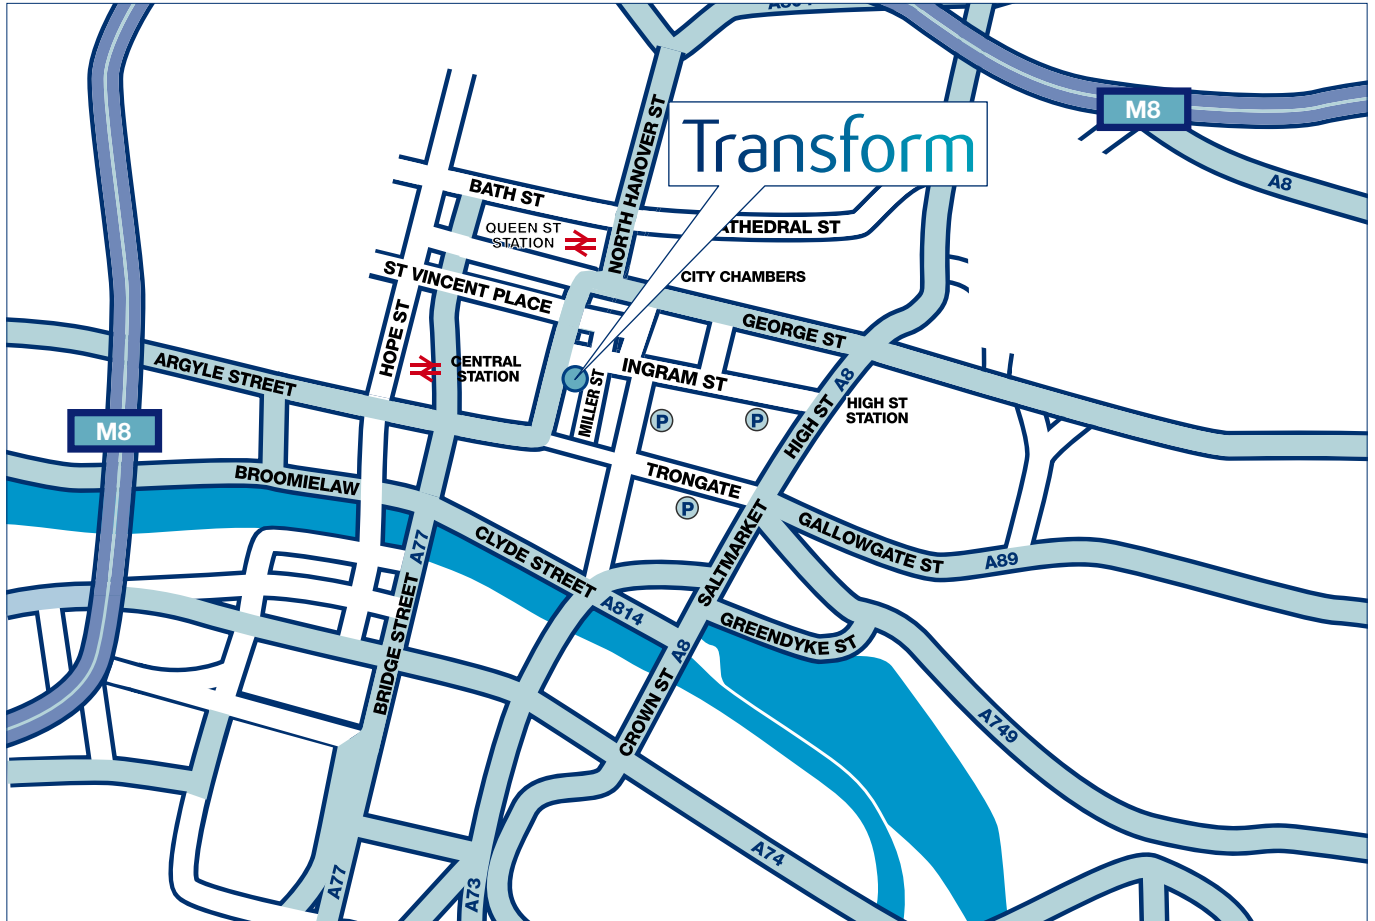

How to find our Glasgow Clinic

Ingram House, 227 Ingram Street, Glasgow G1 1DA

Tel: 0141 204 4567

Fax: 0141 204 5226

By rail

Glasgow Clinic is approximately six minutes from Glasgow Central Station by taxi, or a five minute walk from Glasgow Queen Street Station.

By road

From M8 – exit at Junction 16. Turn left on to 'Dobbies Loan' then right on to North Hanover Street. Turn left at George Square and then take the first right on to South Frederick Street. Turn left on to Ingram Street then follow the directions for car parking.

From M74 – exit the M74 at Junction 4, take the M73 to Junction 8, and then the M8 (signposted Glasgow) until Junction 16. Then follow the above directions from the M8.

From M80 – exit at Junction 13, take the M8 towards Glasgow until Junction 16. Then follow the above directions from the M8.